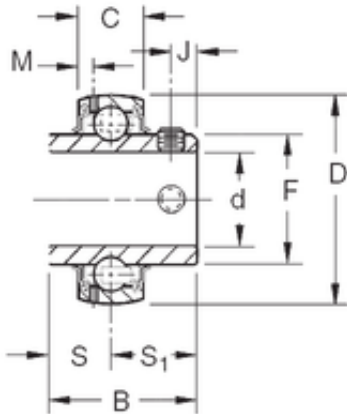

BEARING INDIA PRIVATE LTD.

57,15 mm x 110 mm x 65,07 mm Timken GY1204KRRB Ball Insert Bearings

Bearing No. GY1204KRRB

Size	57.15x110x65.07 mm
Bore Diameter	57,15 mm
Outer Diameter	110 mm
Width	65,07 mm
d	57,15 mm
D	110 mm
B	65,07 mm
C	27 mm
S1	39,67 mm
F	76,48 mm
J	10 mm
M	5,13 mm
S	25,4 mm
Thread (G)	M10x1,5
Weight	1,952 Kg
Basic dynamic load rating (C)	58,8 kN

GY1204KRRB Bearing 2D drawings and 3D CAD models