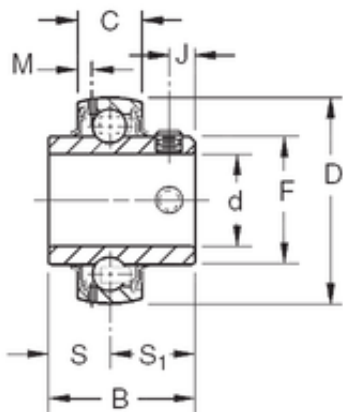

BEARING INDIA PRIVATE LTD.

55 mm x 100 mm x 55,55 mm Timken GYE55KRRB Ball Insert Bearings

Bearing No. GYE55KRRB

Size	55x100x55.55 mm
Bore Diameter	55 mm
Outer Diameter	100 mm
Width	55,55 mm
d	55 mm
D	100 mm
B	55,55 mm
C	24 mm
S1	33,32 mm
F	69,77 mm
J	10 mm
M	5 mm
S	22,22 mm
Thread (G)	M10X1,5
Basic dynamic load rating (C)	48 kN

GYE55KRRB Bearing 2D drawings and 3D CAD models